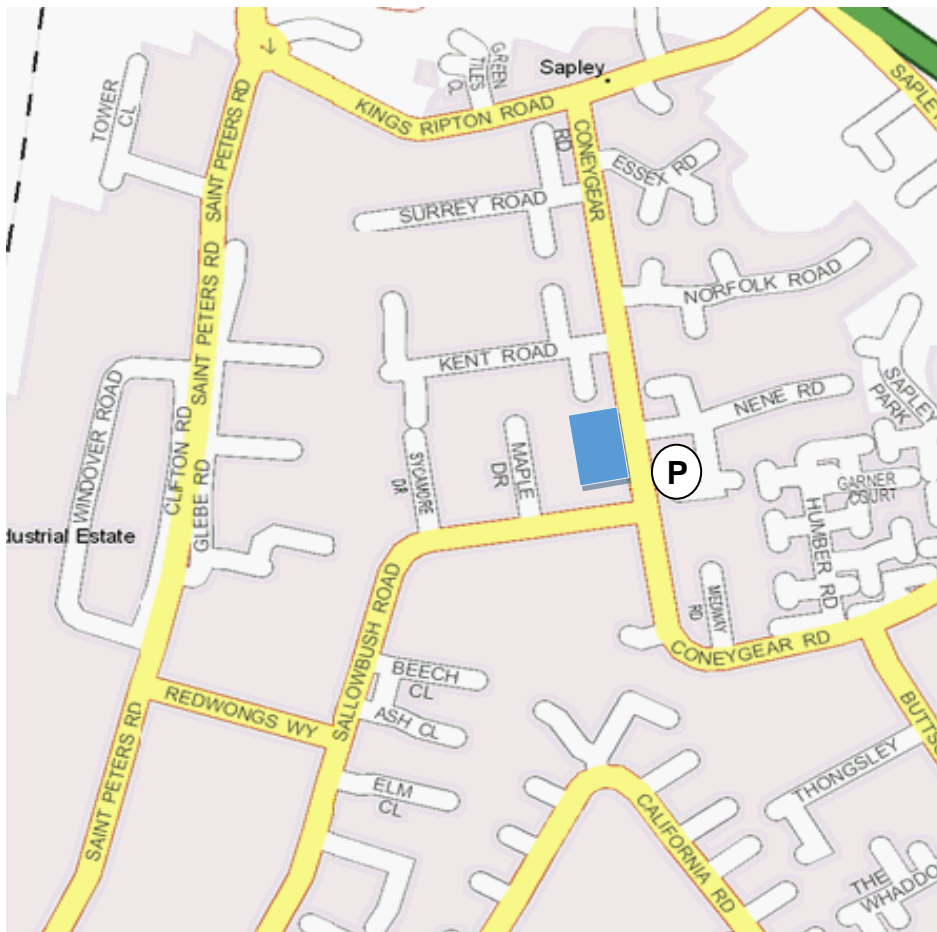

FROM THE A14:

1. Take junction 23 (A141) off the A14. (the one **after** the Godmanchester junction if you're coming from Cambridge)
2. Get into the right hand lane and turn right at the big roundabout
3. Go straight ahead at the next **two** roundabouts
4. At the Tesco's roundabout turn right
5. Take the second exit at the next roundabout (next to Tesco's)
6. Take the second exit at the next roundabout (next to Cineworld)
7. Follow road and take the next right (Coneygear Road)
8. Take the third turning on the left (Nene Road), then first right. Bear round to the right towards the Golden Knight public house. Parking is now in front of you.

FROM HUNTINGDON RING ROAD:

1. Past the police station on the left, through the traffic light. Get into the left hand lane and take first left at the lights onto Ambury Road.
2. At the end of Ambury Road, turn left onto Sallowbush Road. (this is a strange junction – be aware!)
3. Follow Sallowbush Road all the way round until you get to a T-junction and turn left onto Coneygear Road.
4. Take the next right into Nene Road. Take the first right, bear right at the end and our parking is in front of you.

From the Nene Road car park, go over the footbridge. The Maple Centre is the large, new building in front of you, with the reception desk to your right as you come in.

Contact Details:

Hunts Forum
Of Voluntary Organisations
The Maple Centre
6 Oak Drive
Huntingdon
PE29 7HN

Tel: 01480 420601

Email:
info@huntsforum.org.uk

**If driving using SatNav put in
postcode:**

**PE29 7LB (Golden Knight
public house)**

**This will take you to the car
park.**